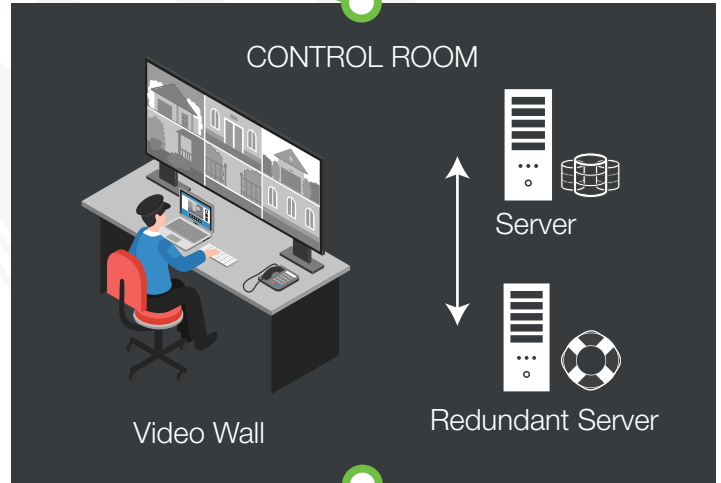

Integrated Solution

Enhancing efficiency and effectiveness to address your security challenges.

CATHEXISVISION MAJOR FEATURES

- Enterprise, multi-site architecture
- Video analytics / AI
- SMART forensic search features
- Alarm / event management
- Cyber security

2. **Perimeter Alarm monitoring**
3. Alarm information on a single site or group of sites
   - Zone / location of alarms
   - Site map and alarm database
   - Times of alarms