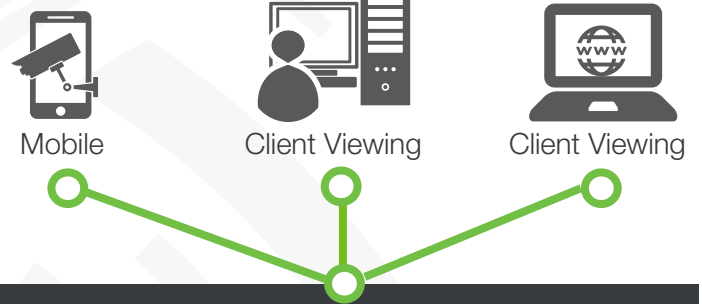

Integrated Solution

Enhancing efficiency and effectiveness to address your security challenges.

CATHEXISVISION MAJOR FEATURES

- Enterprise, multi-site architecture
- Video analytics / AI
- SMART forensic search features
- Alarm / event management
- Cyber security

2. **Perimeter Alarm monitoring**
3. Alarm information on a single site or group of sites
   - Zone / location of alarms
   - Site map and alarm database
   - Times of alarms