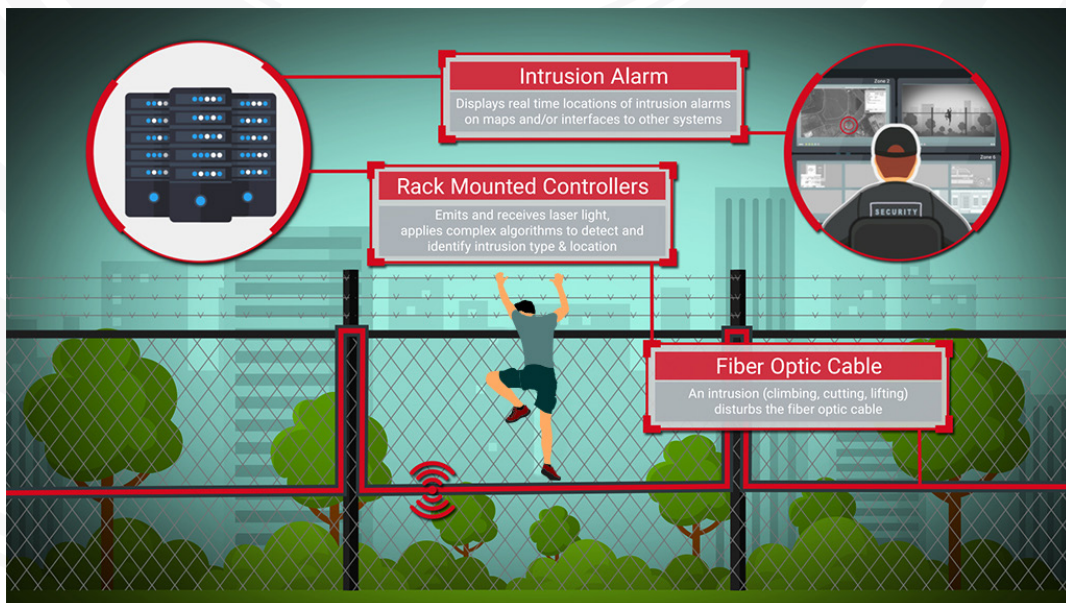

Integrated Solution

Enhancing efficiency and effectiveness to address your security challenges.

CATHEXISVISION MAJOR FEATURES

- Enterprise, multi-site architecture
- Video analytics / AI
- SMART forensic search features
- Alarm / event management
- Cyber security

2. **Perimeter Alarm monitoring**
3. Alarm information on a single site or group of sites
   - Zone / location of alarms
   - Site map and alarm database
   - Times of alarms